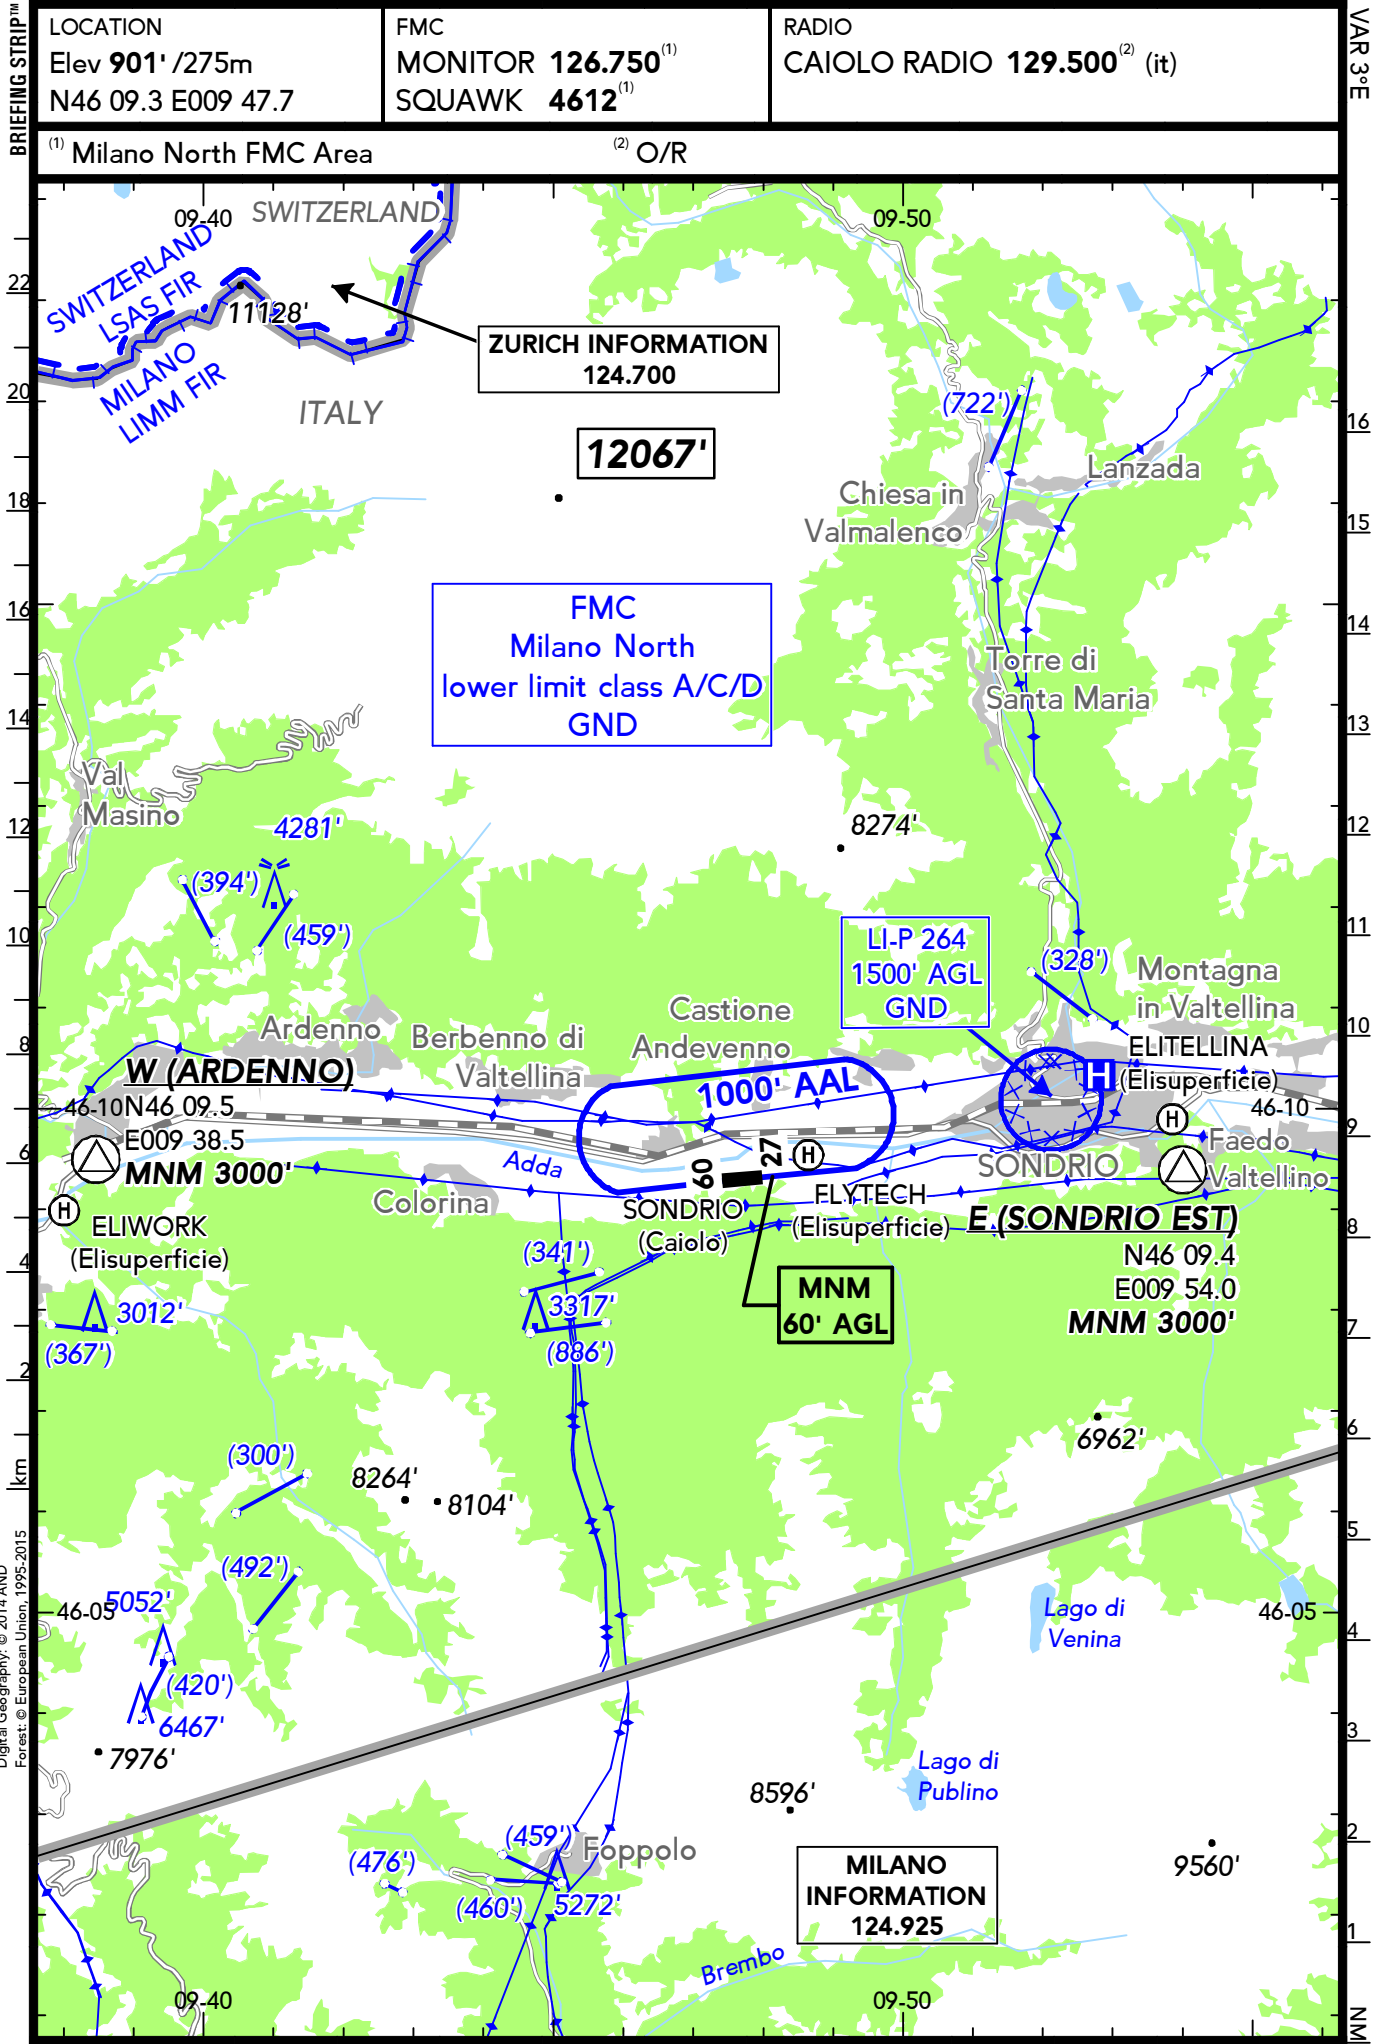

LILLO
CAIOLO

28 JUN 19 **(19-1)**

SONDRIO
ITALY

LILO
CAIOLO

28 JUN 19 **19-2**

SONDRIO
ITALY

BRIEFING STRIP™

LOCATION Elev 901' /275m N46 09.3 E009 47.7	RADIO CAIOLO RADIO 129.500 ⁽¹⁾ (it)	ADMITTED AIRCRAFT
----------------------------------------------------------	----------------------------------------------------------	-----------------------

⁽¹⁾ O/R

RWY No	Dimension (m) - Surface	TORA (m)	LDA (m)	Strength	Lights
09 27	1050 x 23 Asphalt		900	25t SIWL	---

Radio contact compulsory.
Pay attention to GLD activity and parachute jumping operation.