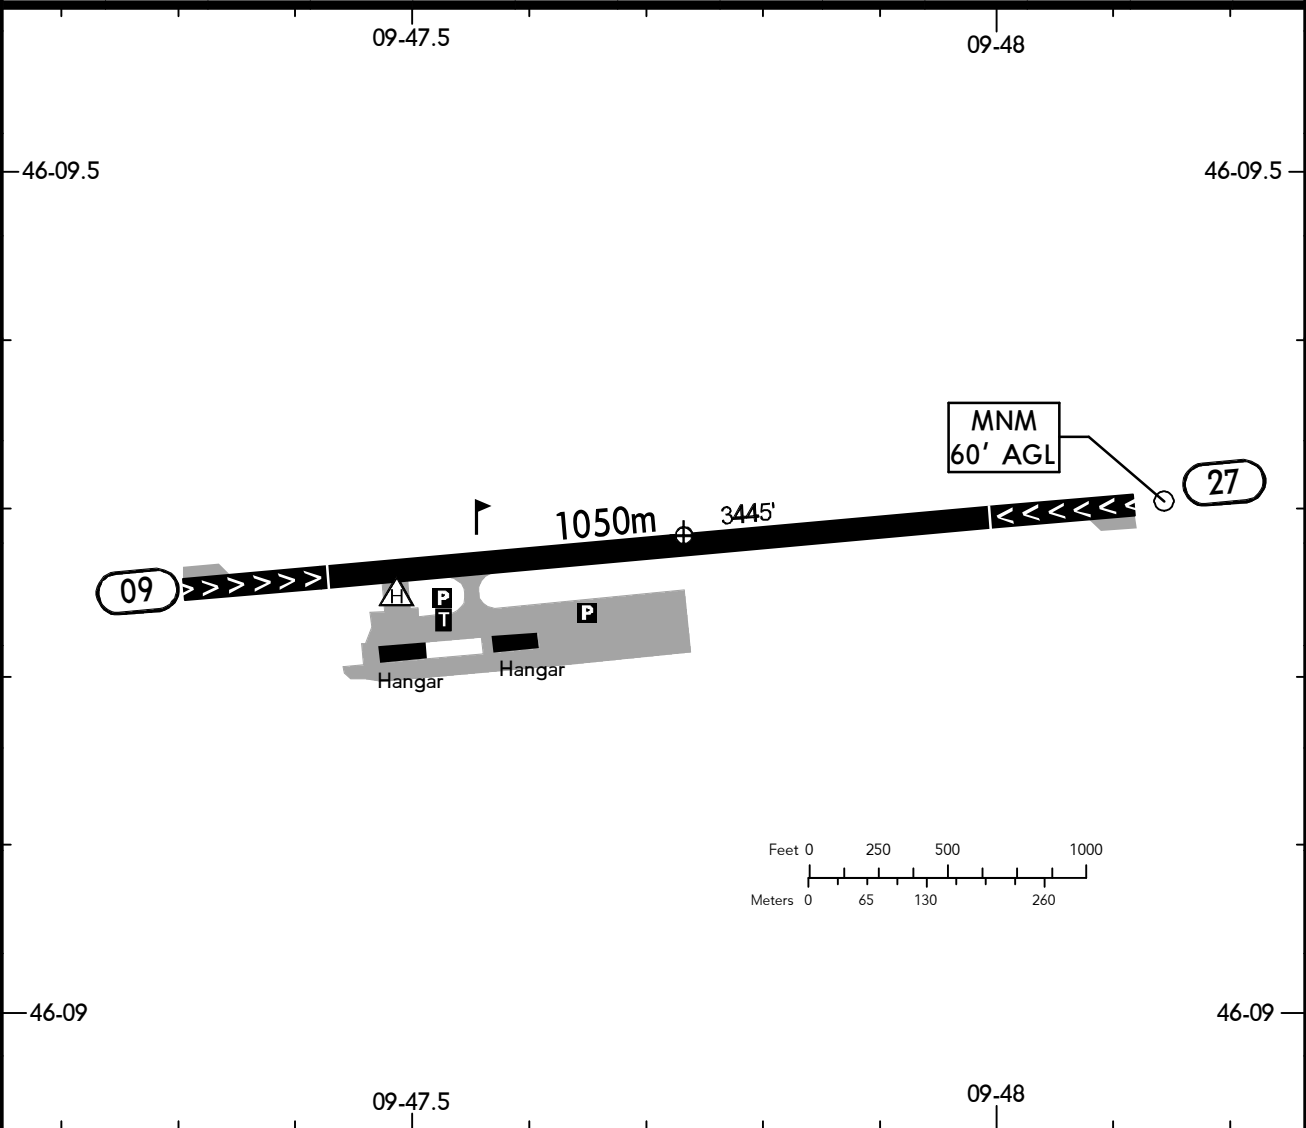

LILLO
CAIOLO

28 JUN 19 **(19-1)**

SONDRIO
ITALY

LILO
CAIOLO

28 JUN 19 **19-2**

SONDRIO
ITALY

BRIEFING STRIP™

LOCATION Elev 901' /275m N46 09.3 E009 47.7	RADIO CAIOLO RADIO 129.500 ⁽¹⁾ (it)	ADMITTED AIRCRAFT
----------------------------------------------------------	----------------------------------------------------------	-----------------------

⁽¹⁾ O/R

RWY No	Dimension (m) - Surface	TORA (m)	LDA (m)	Strength	Lights
09 27	1050 x 23 Asphalt		900	25t SIWL	---

Radio contact compulsory.
Pay attention to GLD activity and parachute jumping operation.