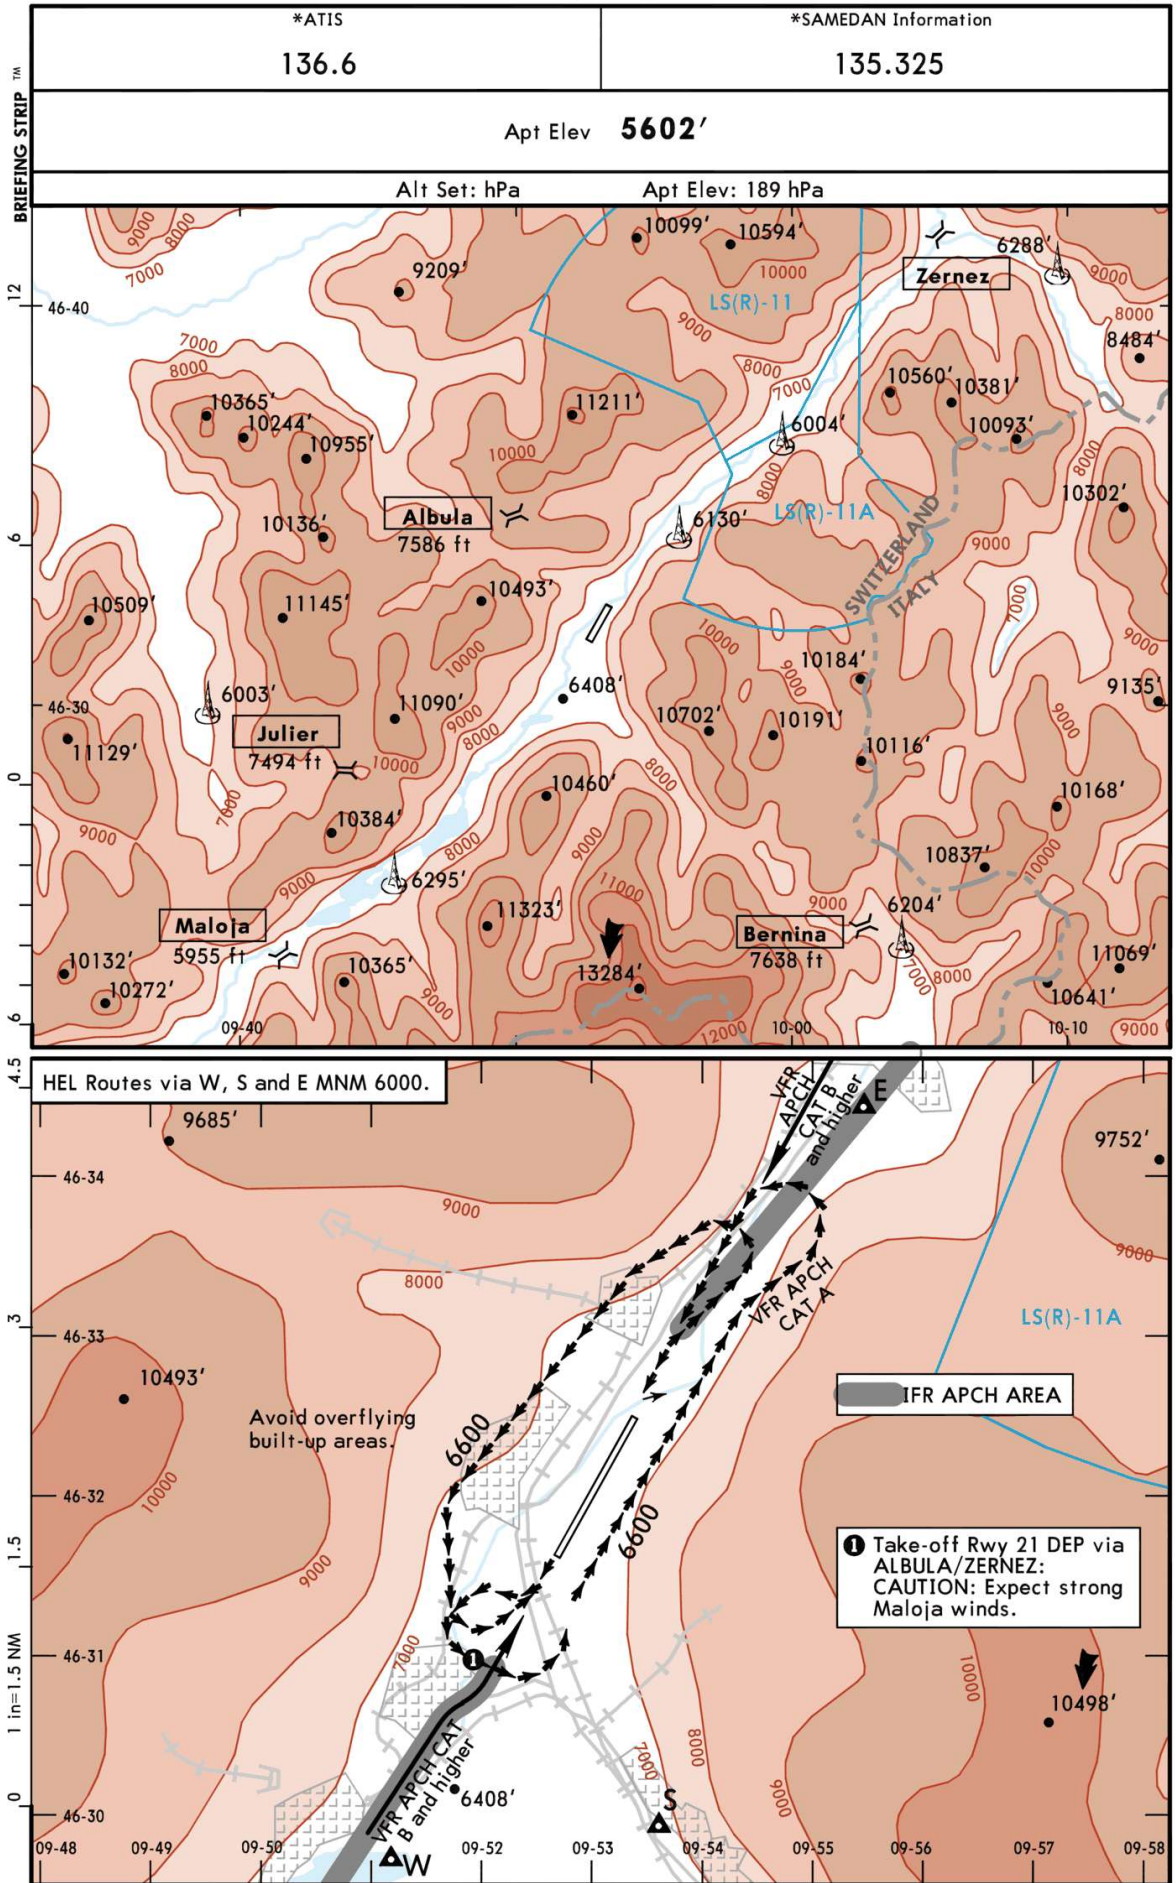

LSZS/SMV
SAMEDAN

JEPPESEN SAMEDAN, SWITZERLAND
6 SEP 24 (19-11)
VISUAL APPROACH

Chart linked to Navigraph account anjian

CHANGES: SAMEDAN Information-

© JEPPESEN, 2001, 2024. ALL RIGHTS RESERVED.